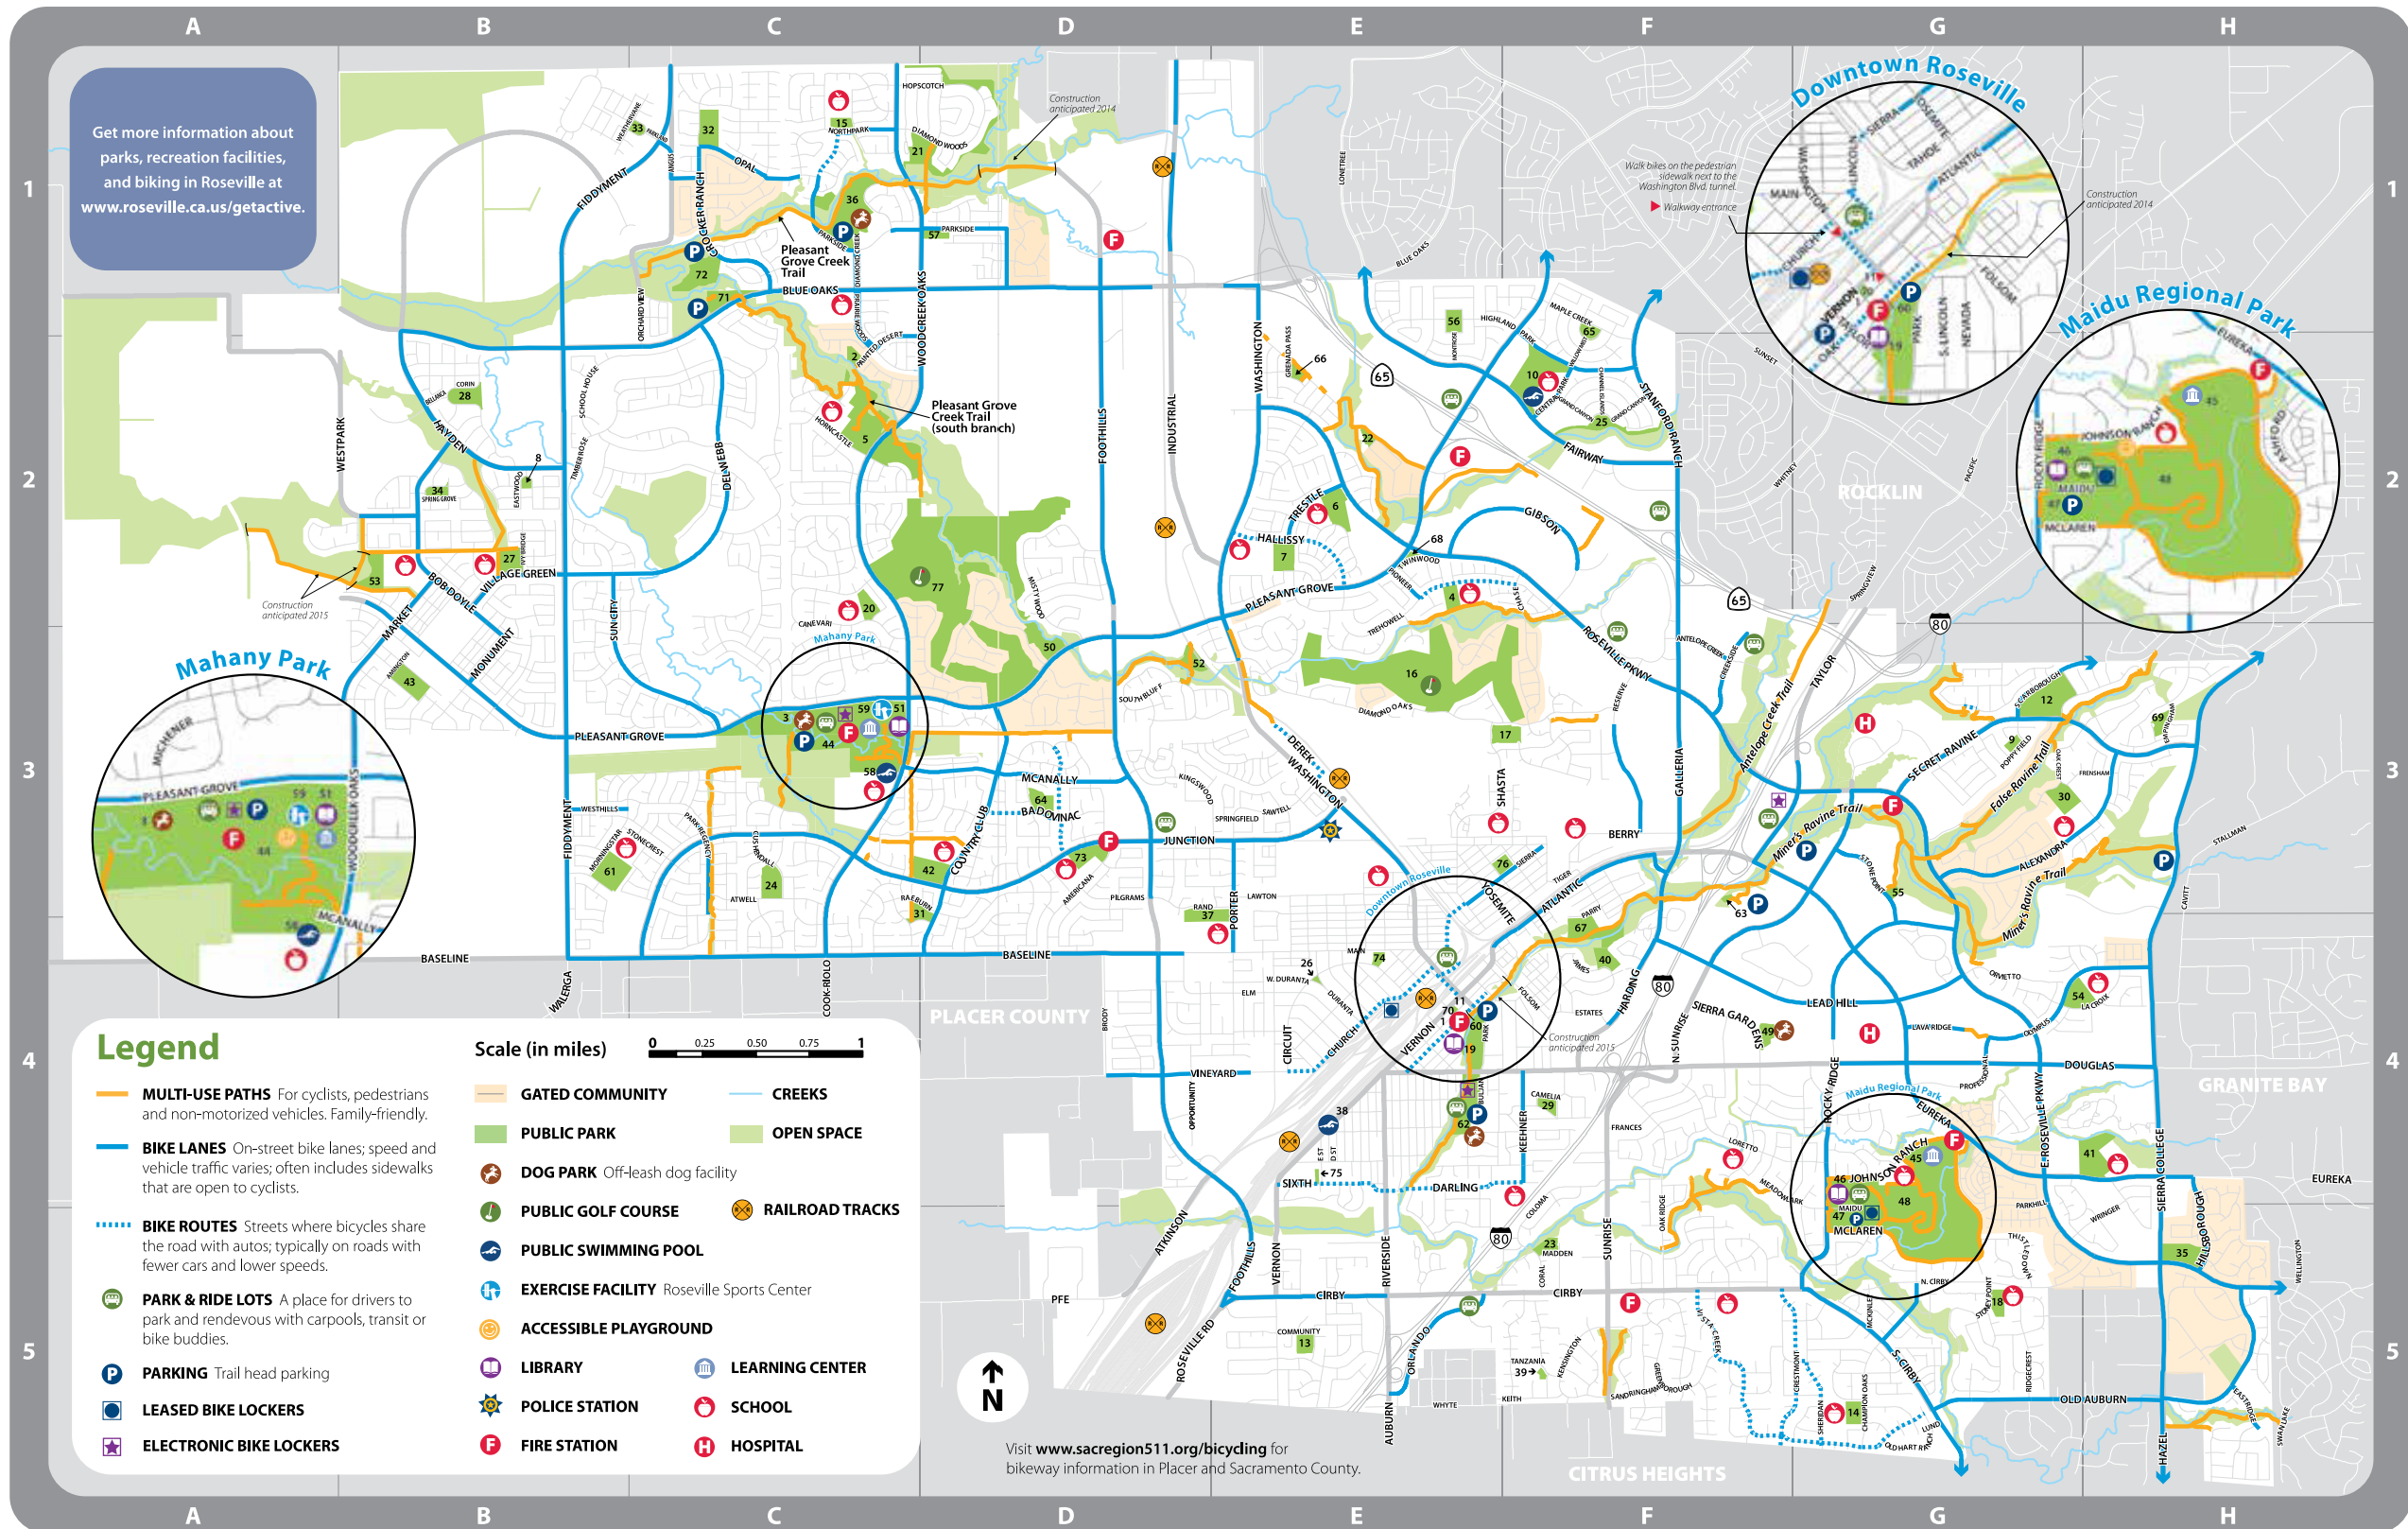

Maidu Regional Park

For a perfect Saturday with the family, visit the Maidu Museum & Historic Site (#45). Take a tour of the ancient Maidu Indian village site to see stunning petroglyphs and bedrock mortars. Then, catch the trail next to the museum and travel through the interior of the park, or around the outside, for a two mile loop.

Pleasant Grove Creek Trail (south branch)

Take the south branch of the Pleasant Grove Creek Trail at Veteran's Memorial Park (#71) and ride through beautiful open space and majestic oak trees. The one-way trip between Veteran's Memorial Park and Blue Oaks Park (#5) is one mile.

This map is provided as a guide to park and bicycle facilities and routes within the City of Roseville, and is not intended as a guarantee or warranty of the safety, condition, suitability or fitness of the facilities and routes shown on the map.

Conditions of road, bikeway, and park facilities are subject to changes which can render them unusable or unsafe at any time. Any person using these facilities and routes is responsible to determine its suitability and whether the user's skill level is appropriate for the facility or route.

Get more information about parks, recreation facilities, and biking in Roseville at www.roseville.ca.us/getactive.

Legend

MULTI-USE PATHS For cyclists, pedestrians and non-motorized vehicles. Family-friendly.	CREEKS
BIKE LANES On-street bike lanes; speed and vehicle traffic varies; often includes sidewalks that are open to cyclists.	PUBLIC PARK
BIKE ROUTES Streets where bicycles share the road with autos; typically on roads with fewer cars and lower speeds.	OPEN SPACE
PARK & RIDE LOTS A place for drivers to park and rendezvous with carpools, transit or bike buddies.	DOG PARK Off-leash dog facility
PARKING Trail head parking	PUBLIC GOLF COURSE
LEASED BIKE LOCKERS	PUBLIC SWIMMING POOL
ELECTRONIC BIKE LOCKERS	ACCESSIBLE PLAYGROUND
LIBRARY	POLICE STATION
LEARNING CENTER	FIRE STATION
SCHOOL	HOSPITAL
RAILROAD TRACKS	

Scale (in miles) 0 0.25 0.50 0.75 1

Visit www.sacregion511.org/bicycling for bikeway information in Placer and Sacramento County.

School Recreation Areas

- Blue Oaks School, Horncastle Drive.....C2
- Buljan Middle School, Hallissy Drive.....E2
- Cathryn Gates School, Trehowell Drive.....E2
- Chilton Middle School, Bob Doyle Drive.....B2
- Cirby School, Darling and Keehner.....F4
- Cooley Middle School, Prairie Woods Way.....C1
- Coyote Ridge School, Morningstar Drive.....B3

- Crestmont School, Sheridan Avenue.....G5
- Diamond Creek School, Hopscotch Way.....C1
- Eich Intermediate, Sierra Gardens Drive.....F4
- Excelsior School, Eureka Road.....H4
- Fiddymment Farm, Brick Mason Circle.....B2
- Heritage Oak School, Americana Drive.....D3
- Junction School, Ellison Drive.....B2

- Kaseberg School, Rand and Porter.....E4
- Maidu School, Johnson Ranch Road.....G4
- Oakmont High School, Cirby Way.....F5
- Olympus Junior High School La Croix Drive.....H4
- Quail Glen School, Canevari Drive.....C2

- Roseville High School Alta Vista and Tiger Way.....F3
- Sargeant School, Ridgecrest Way.....G5
- Silverado Middle School, Country Club Drive.....C3
- Spanger School, Shasta Street.....E3
- Stoneridge School, Alexandra Drive.....G3

- Thomas Jefferson School Central Park Drive.....F2
- Vencil Brown School, Trestle Drive.....E2
- Woodbridge School, Niles Avenue.....E3
- Woodcreek High School Woodcreek Oaks Boulevard.....C3

Other Locations

- Flip 2 It Sports Center, 10556 Industrial Avenue
- Maya Archery Range, Berry Street & Harding Boulevard
- ONE Eleven Music Studio 127 & 129 Church Street
- Roseville Corporation Yard, 2005 Hilltop Circle
- Skatetown Ice Arena, 1009 Orlando Avenue